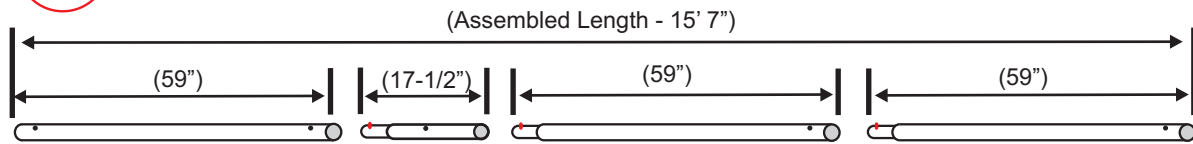

35' Pipe Kit

35' (42mm) Pipe Kit

A

Cross Pole Set (Total - 3 sets)

3 Pcs - 59" Straight (hole on each end)

3 Pcs - 17-1/2" Swaged one end (hole on other end)

6 Pcs - 59" Swaged one end (hole on other end)

B

Vertical Pole Set (Total - 6 sets)

6 Pcs - 59" Straight (hole on each end)

6 Pcs - 59" Swaged one end (hole on other end)

6 Pcs - 36-1/2" Swaged one end (hole on other end)

C

Length Pole Set (Total - 4 sets)

4 Pcs - 59" Straight (hole on each end)

8 Pcs - 59" Swaged one end (hole on other end)

4 Pcs - 46" Swaged one end (hole on other end)

35' (42mm) Pipe Kit

Layout Diagram

Packaging Specifications for 35' (42mm) Pipe Kits

Box 1 of 4 ----- 12 pcs - 59" Straight

59" Straight (hole on each end)

Box 2 of 4 ----- 12 pcs - 59" Swaged

59" Swaged one end (hole on other end)

Box 3 of 4 ----- 15 pcs total:

8 pcs - 59" Swaged one end (hole on other end)