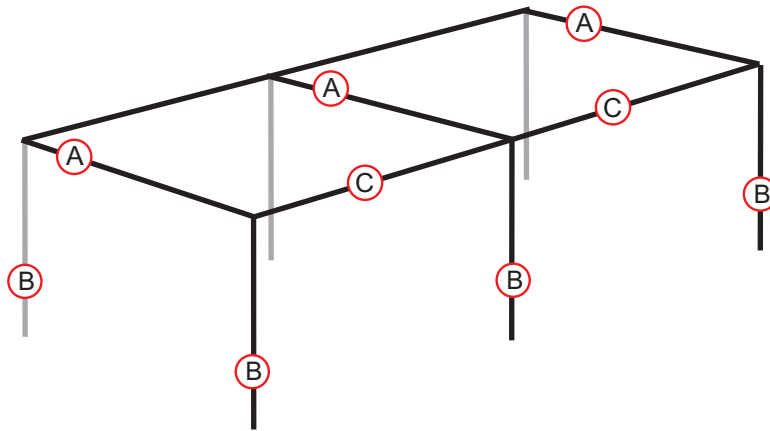

35' Pipe Kit

35' (42mm) Pipe Kit

A

Cross Pole Set (Total - 3 sets)

3 Pcs - 59" Straight (hole on each end)

3 Pcs - 17-1/2" Swaged one end (hole on other end)

6 Pcs - 59" Swaged one end (hole on other end)

B

Vertical Pole Set (Total - 6 sets)

6 Pcs - 59" Straight (hole on each end)

6 Pcs - 59" Swaged one end (hole on other end)

6 Pcs - 36-1/2" Swaged one end (hole on other end)

C

Length Pole Set (Total - 4 sets)

4 Pcs - 59" Straight (hole on each end)

8 Pcs - 59" Swaged one end (hole on other end)

4 Pcs - 46" Swaged one end (hole on other end)

35' (42mm) Pipe Kit

Layout Diagram

Packaging Specifications for 35' (42mm) Pipe Kits

Box 1 of 4 ----- 12 pcs - 59" Straight

59" Straight (hole on each end)

Box 2 of 4 ----- 12 pcs - 59" Swaged

59" Swaged one end (hole on other end)

Box 3 of 4 ----- 15 pcs total:

8 pcs - 59" Swaged one end (hole on other end)