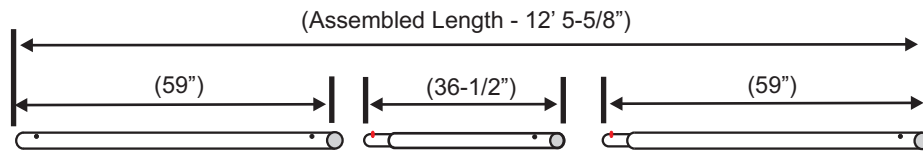

35' Pipe Kit

35' (42mm) Pipe Kit

A

Cross Pole Set (Total - 3 sets)

3 Pcs - 59" Straight (hole on each end)

3 Pcs - 17-1/2" Swaged one end (hole on other end)

6 Pcs - 59" Swaged one end (hole on other end)

B

Vertical Pole Set (Total - 6 sets)

6 Pcs - 59" Straight (hole on each end)

6 Pcs - 59" Swaged one end (hole on other end)

6 Pcs - 36-1/2" Swaged one end (hole on other end)

C

Length Pole Set (Total - 4 sets)

4 Pcs - 59" Straight (hole on each end)

8 Pcs - 59" Swaged one end (hole on other end)

4 Pcs - 46" Swaged one end (hole on other end)

35' (42mm) Pipe Kit

Layout Diagram

Packaging Specifications for 35' (42mm) Pipe Kits

Box 1 of 4 ----- 12 pcs - 59" Straight

59" Straight (hole on each end)

Box 2 of 4 ----- 12 pcs - 59" Swaged

59" Swaged one end (hole on other end)

Box 3 of 4 ----- 15 pcs total:

8 pcs - 59" Swaged one end (hole on other end)