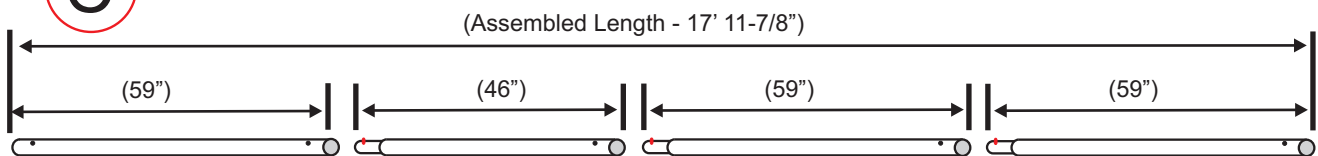

35' Pipe Kit

35' (42mm) Pipe Kit

A

Cross Pole Set (Total - 3 sets)

3 Pcs - 59" Straight (hole on each end)

3 Pcs - 17-1/2" Swaged one end (hole on other end)

6 Pcs - 59" Swaged one end (hole on other end)

B

Vertical Pole Set (Total - 6 sets)

6 Pcs - 59" Straight (hole on each end)

6 Pcs - 59" Swaged one end (hole on other end)

6 Pcs - 36-1/2" Swaged one end (hole on other end)

C

Length Pole Set (Total - 4 sets)

4 Pcs - 59" Straight (hole on each end)

8 Pcs - 59" Swaged one end (hole on other end)

4 Pcs - 46" Swaged one end (hole on other end)

35' (42mm) Pipe Kit

Layout Diagram

Packaging Specifications for 35' (42mm) Pipe Kits

Box 1 of 4 ----- 12 pcs - 59" Straight

59" Straight (hole on each end)

Box 2 of 4 ----- 12 pcs - 59" Swaged

59" Swaged one end (hole on other end)

Box 3 of 4 ----- 15 pcs total:

8 pcs - 59" Swaged one end (hole on other end)