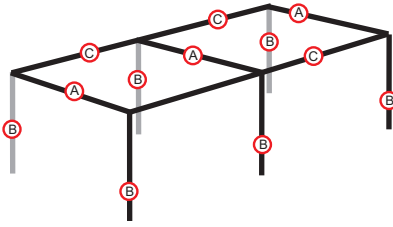

Vertical Pole Set (Total - 6 sets)

6 Pcs - 59" Straight (hole on each end)

6 Pcs - 59" Swaged one end (hole on other end)

6 Pcs - 36-1/2" Swaged one end (hole on other end)

C

Length Pole Set (Total - 4 sets)

4 Pcs - 59" Straight (hole on each end)

8 Pcs - 59" Swaged one end (hole on other end)

4 Pcs - 46" Swaged one end (hole on other end)

35' (42mm) Pipe Kit

Layout Diagram

Packaging Specifications for 35' (42mm) Pipe Kits

Box 1 of 4 ----- 12 pcs - 59" Straight

59" Straight (hole on each end)

Box 2 of 4 ----- 12 pcs - 59" Swaged

59" Swaged one end (hole on other end)

Box 3 of 4 ----- 15 pcs total:

8 pcs - 59" Swaged one end (hole on other end)

1 pc - 59" Straight (hole on each end)

3 pcs - 17-1/2" Swaged one end (hole on other end)

3 pcs - 46" Swaged one end (hole on other end)

Box 4 of 4 ----- 7 pcs total:

6 pcs - 36-1/2" Swaged one end (hole on other end)